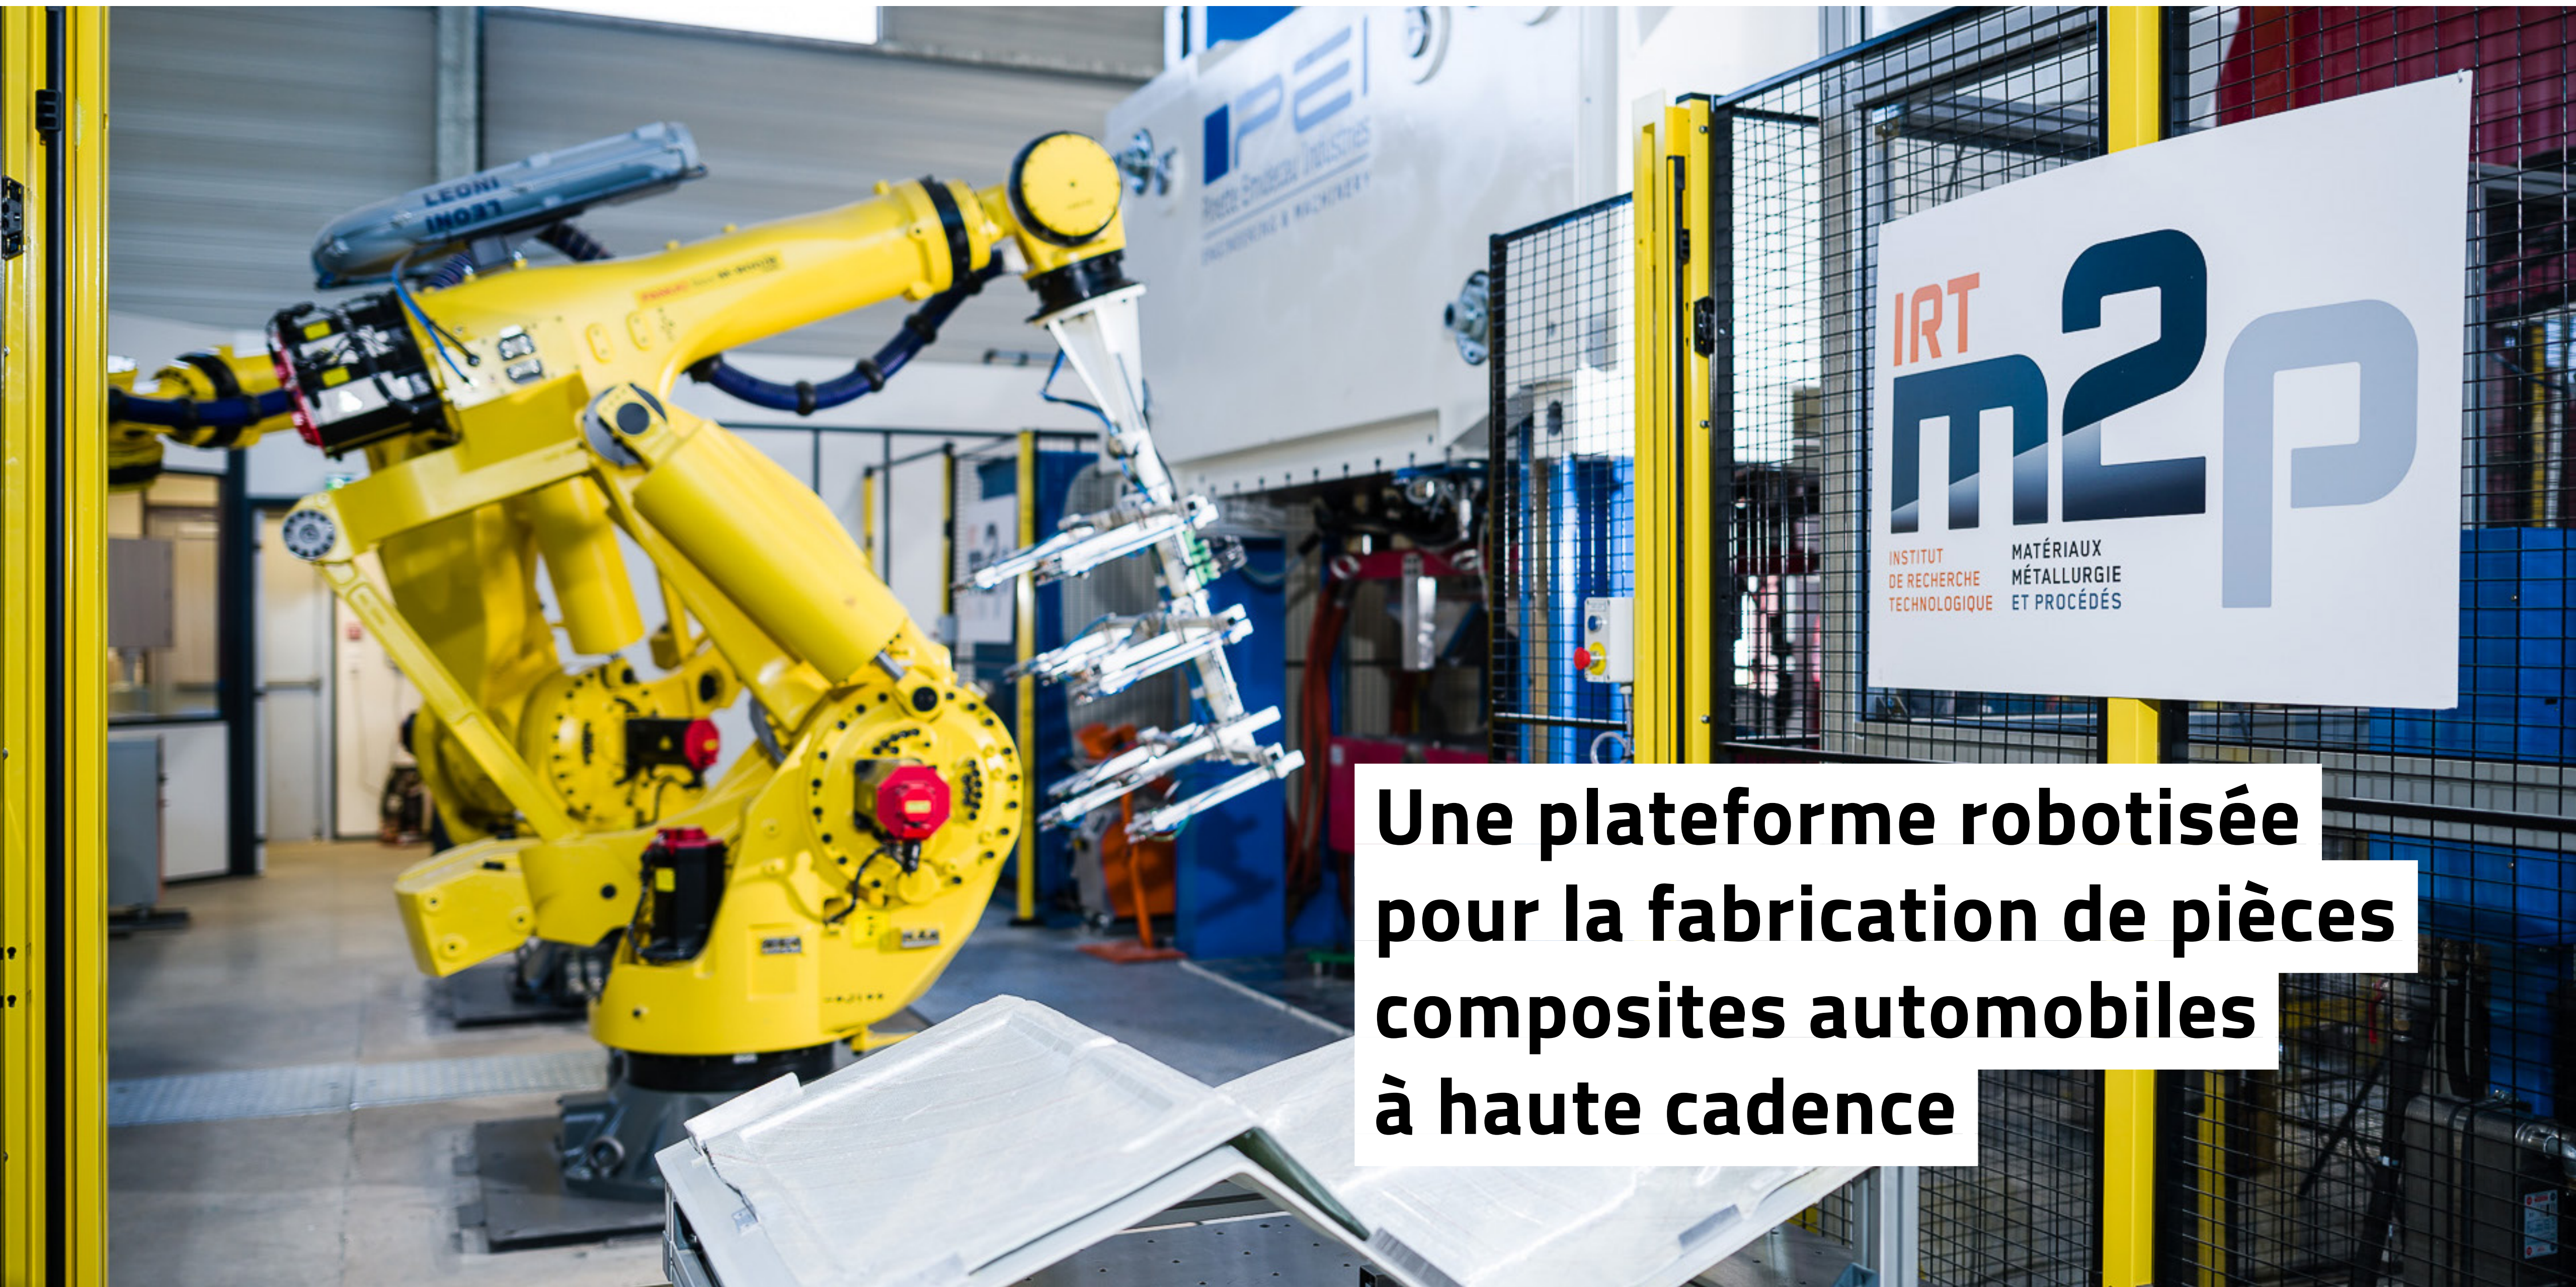

Les IRT font la différence

Des partenariats publics-privés

**La collaboration
homme-robot au cœur
des usines**

A laboratory scene showing several scientists in white cleanroom suits and masks. In the foreground, a scientist is holding a large, circular, multi-colored optical component. In the background, another scientist is operating a microscope labeled "REICHERT POLYLITE 88". The lab is equipped with various scientific instruments, including a computer monitor and keyboard. A door in the background has a "SORTIE" sign.

**Une première mondiale dans
le domaine de la transmission
optique haut débit**

A large industrial facility for surface treatment. The room is filled with complex machinery, including long horizontal rollers, various tanks, and piping. In the background, there are several blue gas cylinders and a sign that reads "Traitement de Surface Surface Treatment". To the right, there are several large electrical control cabinets with various dials and switches. The floor is made of concrete with metal grates in some areas.

**Un développement prometteur
pour des revêtements
sans chrome hexavalent**

Trois partenaires de l'industrie pharmaceutique au service de la médecine translationnelle

PROJET REALISM

UN PROJET MULTI-PARTENAIRES AMBITIEUX

**Une plateforme robotisée
pour la fabrication de pièces
composites automobiles
à haute cadence**

Une ouverture à l'international

**Un acteur de l'initiative
européenne au bénéfice
de la compétitivité
de la filière ferroviaire**