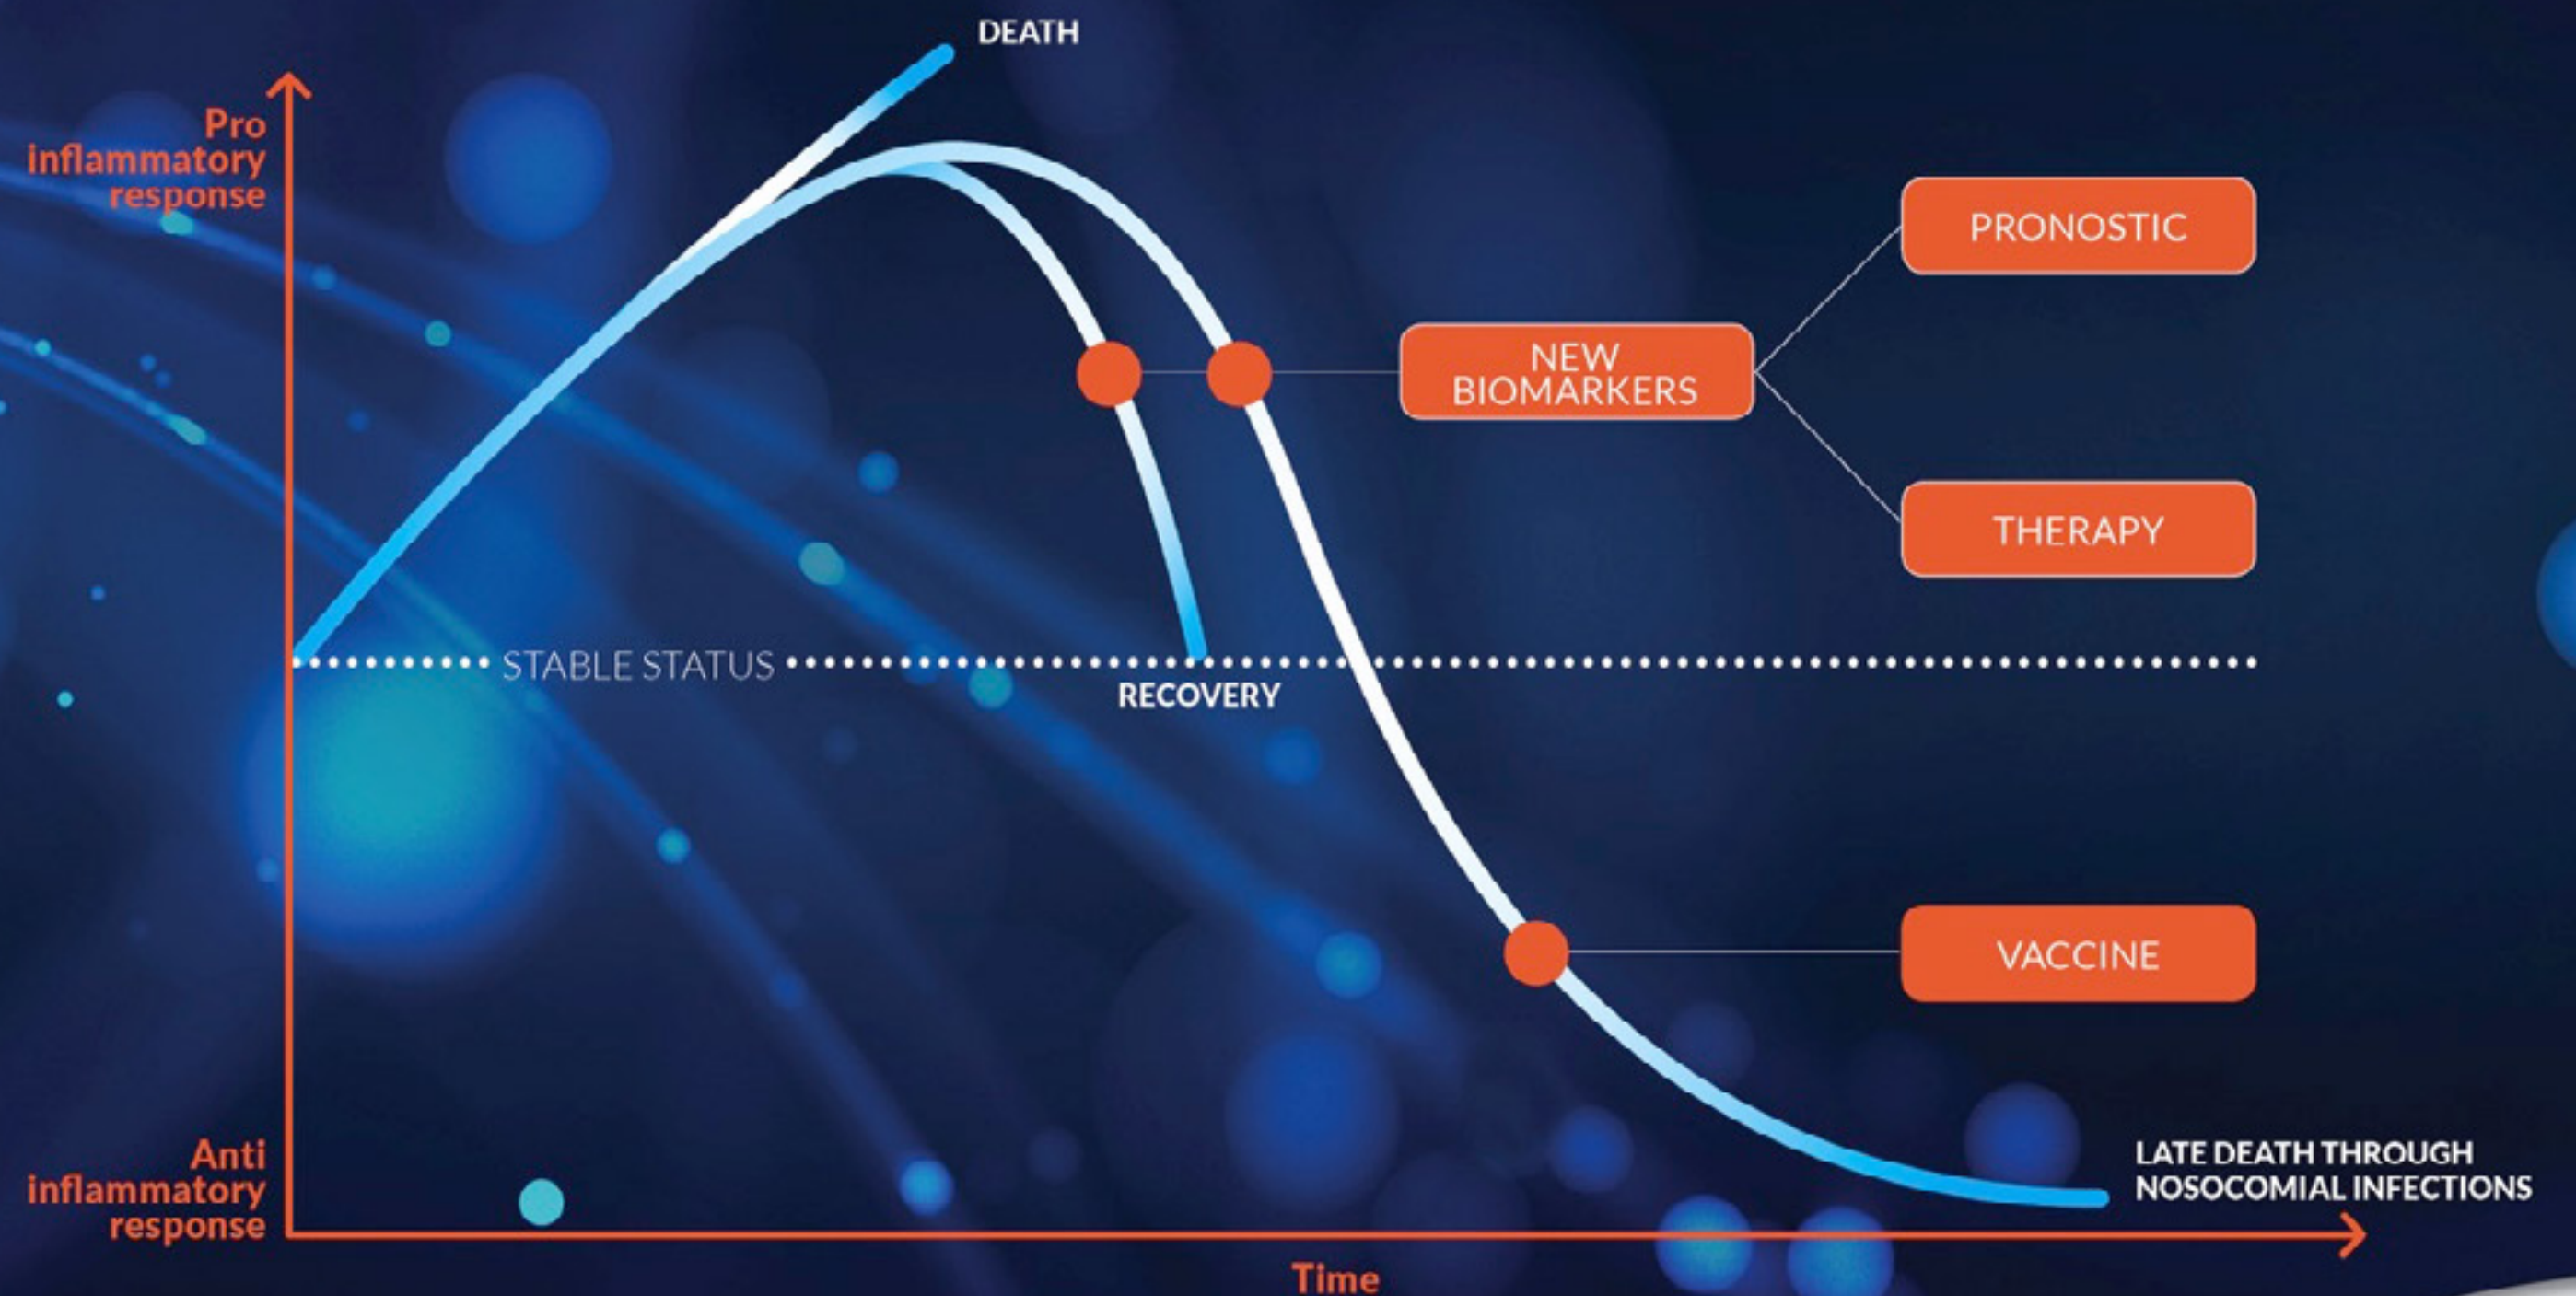

Les IRT font la différence

Des partenariats publics-privés

**La collaboration
homme-robot au cœur
des usines**

A laboratory scene showing several scientists in white cleanroom suits and masks. In the foreground, a scientist is holding a large, circular, multi-colored optical component. In the background, another scientist is operating a microscope labeled "REICHERT POLYLITE 88". The lab is equipped with various scientific instruments, including a computer monitor and keyboard. A door in the background has a "SORTIE" sign.

**Une première mondiale dans
le domaine de la transmission
optique haut débit**

A large industrial facility for surface treatment. The room is filled with complex machinery, including long horizontal rollers, various tanks, and piping. In the background, there are several blue gas cylinders and a sign that reads "Traitement de Surface Surface Treatment". To the right, there are several large electrical control cabinets with various dials and switches. The floor is made of concrete with metal grates in some areas.

**Un développement prometteur
pour des revêtements
sans chrome hexavalent**

Trois partenaires de l'industrie pharmaceutique au service de la médecine translationnelle

PROJET REALISM

UN PROJET MULTI-PARTENAIRES AMBITIEUX