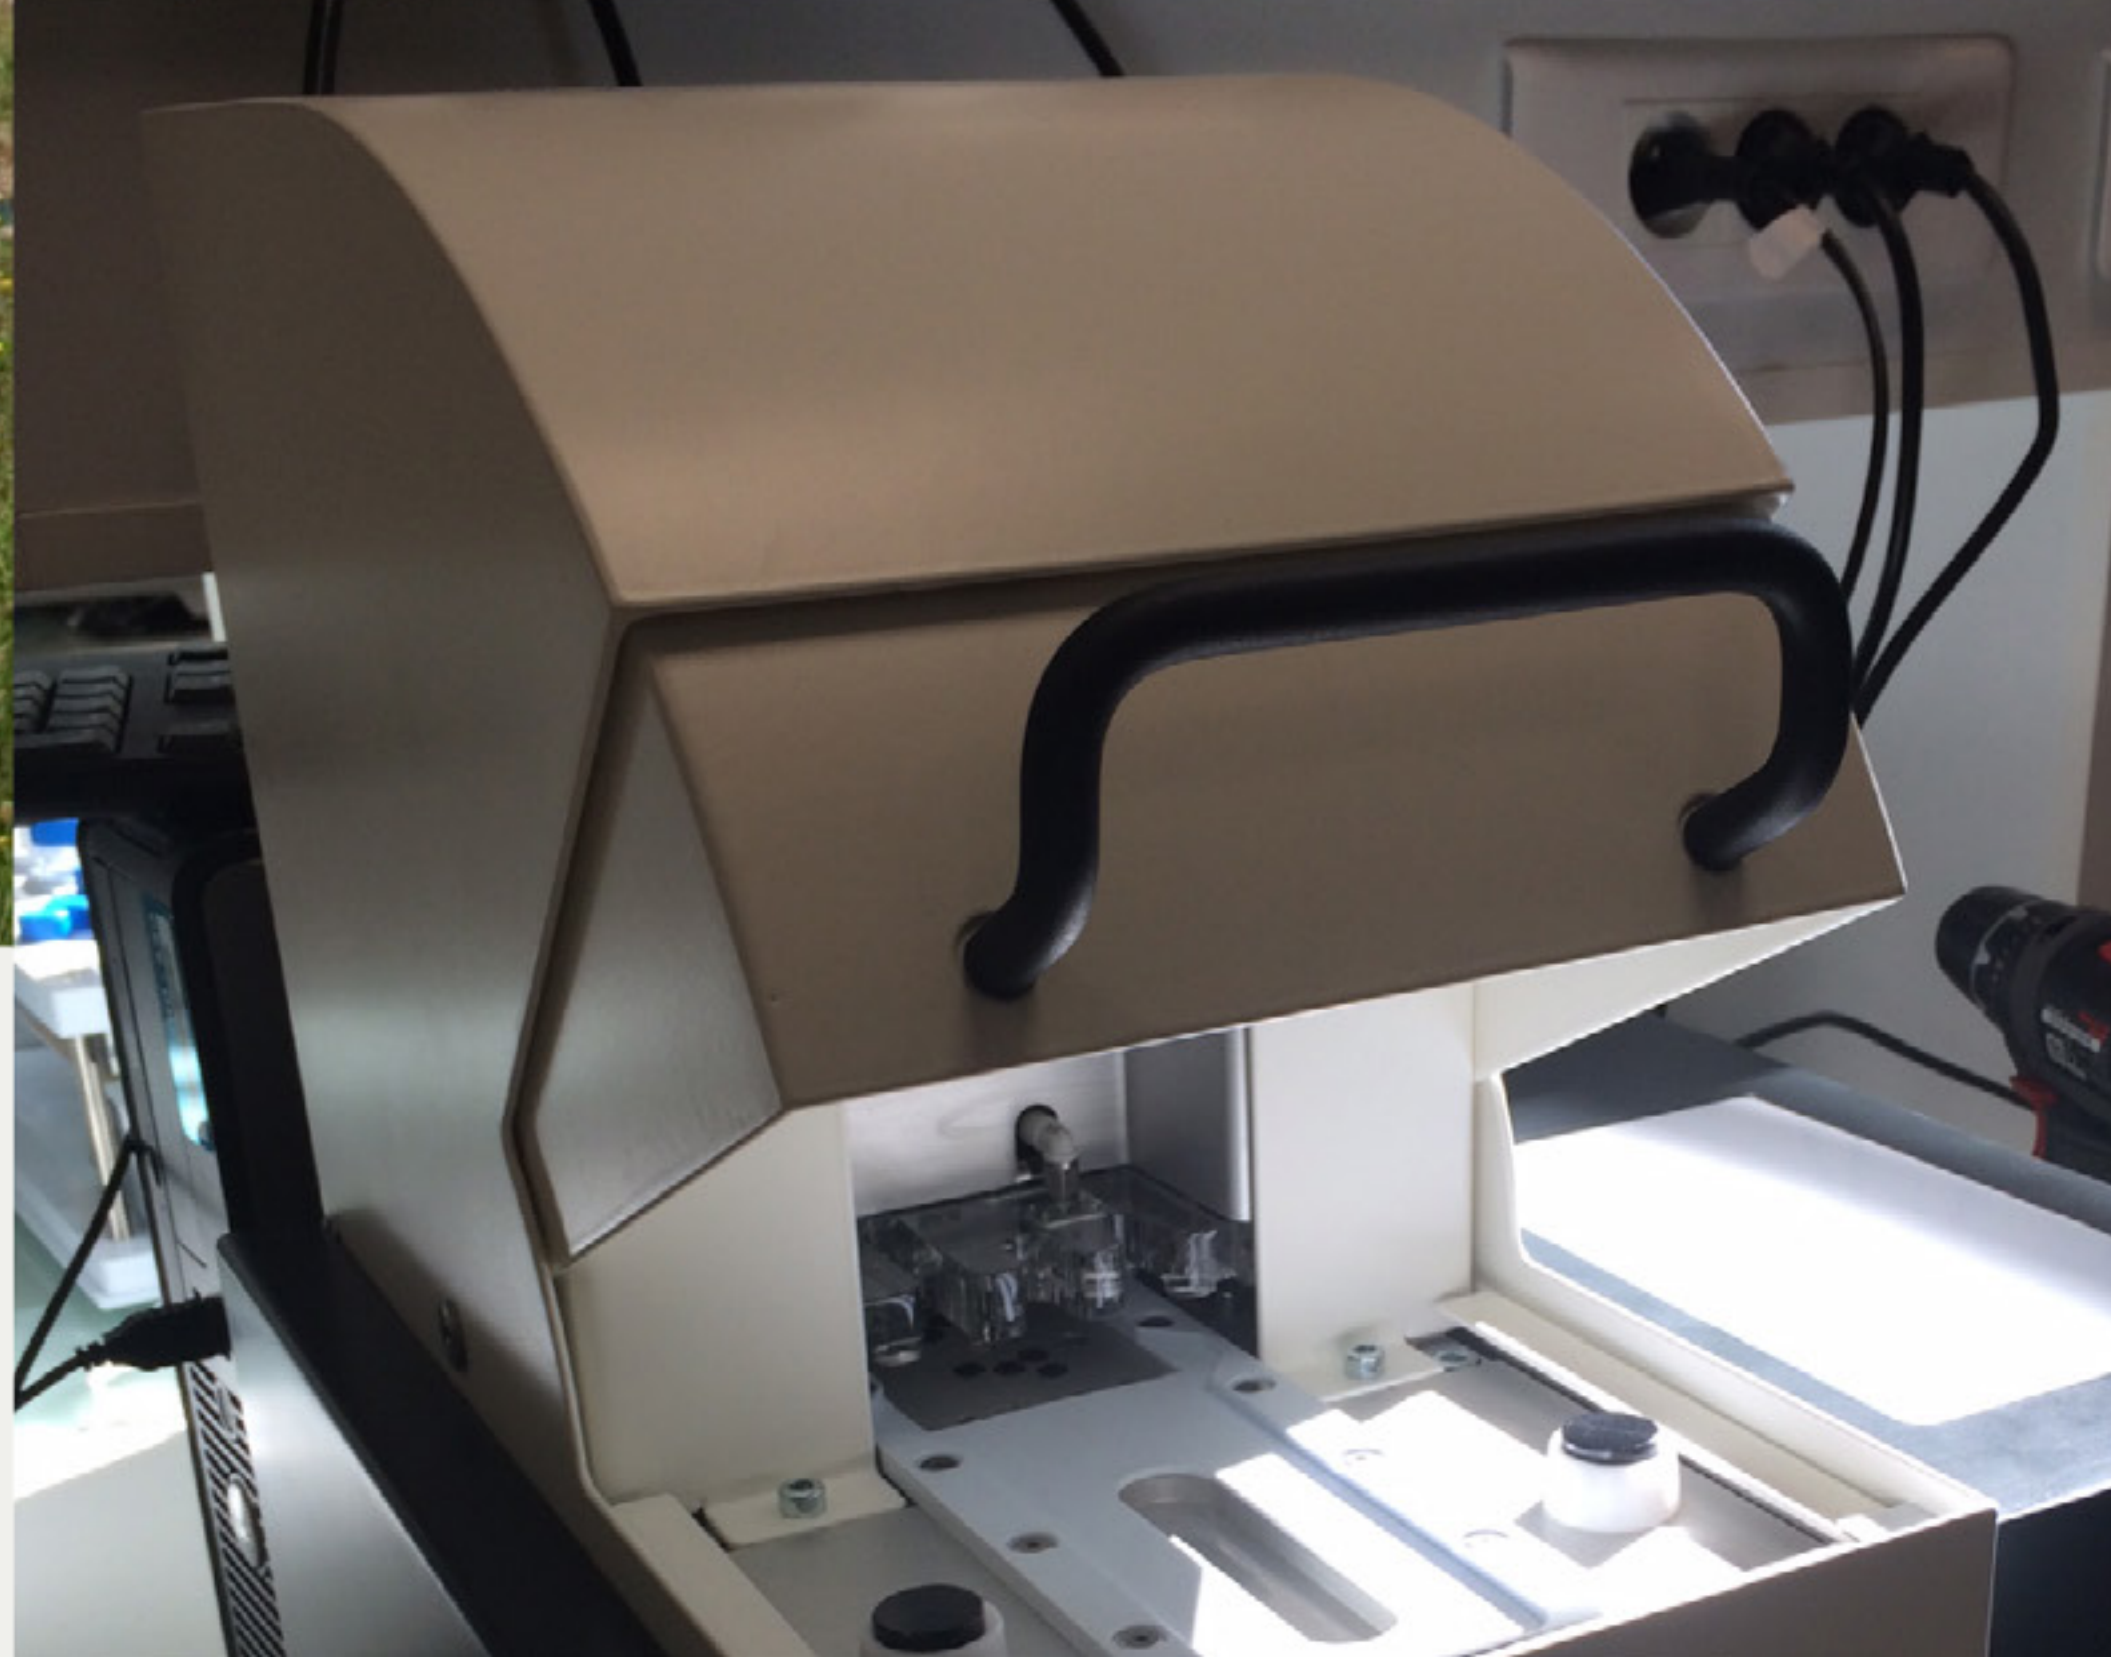

Une start-up grenobloise issue d'un IRT

BAG-ERA
CONNECTED CONSISTENCY

Elution Inject qty : 1085.18 μ l

Sample Injec

Optional Inject qty : 1085.18 μ l

1.09 μ l/min 1000 vitesse

ticks: 100000

101 rot 1 cycles

30 mm [5 s - 5 s]

20 °C 26 °C target: 300 ms